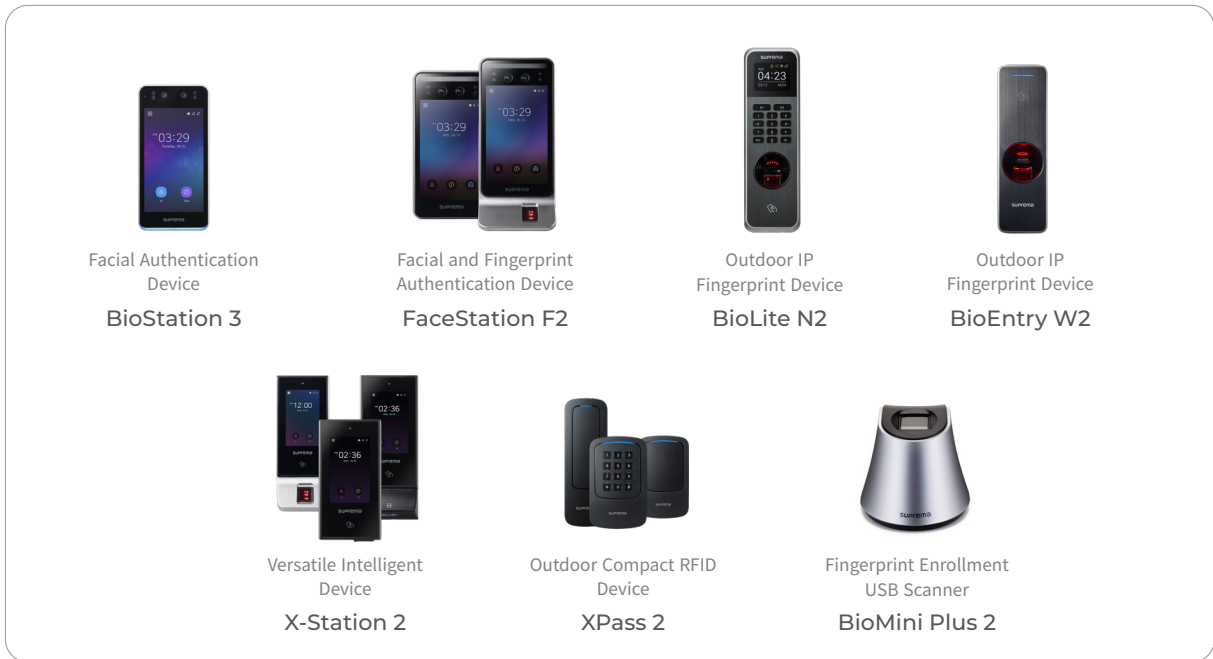

Compatible Suprema Devices

Suprema
SECURITY & BIOMETRICS

www.supremainc.com

www.security.gallagher.com

Suprema
SECURITY & BIOMETRICS

Suprema Inc.

17F Parkview Tower, 248, Jeongjail-ro, Bundang-gu, Seongnam-si, Gyeonggi-do, 13554, Republic of Korea
T +82 31 783 4502 www.supremainc.com

For more information visit our website below by scanning the QR code.
<https://www.supremainc.com/en/about/contact-us.asp>