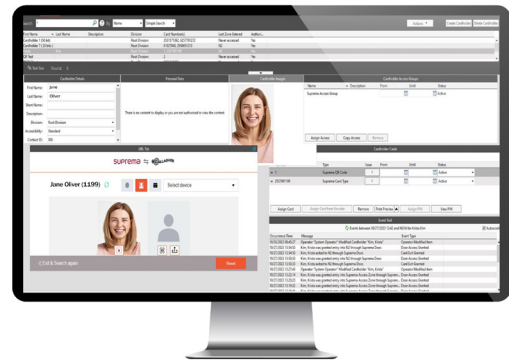

Suprema Integration with Gallagher Command Centre

Suprema integration with Gallagher Command Centre allows customers to enroll Suprema’s facial and fingerprint authentication devices to the Gallagher Command Centre System. It is seamless integration enabling existing Command Centre customers to expand their RFID credentials to biometrics and use Suprema device as Biometric Access Control solutions.

User friendly interface of the middleware will enable the customer to experience flexible user management and utilize the functionality of Suprema device with the Command Centre.

Enhance security of Gallagher Command Centre access control

Enable Biometrics	Use RFID cards, PINs, and QR code as well as fingerprint and face as credentials
Easy User Management	Real-time user data synchronization among Suprema BioStar 2, Suprema devices and Gallagher Command Centre.
Easy enrollment and management	Enroll user’s face and fingerprint data directly from Gallagher Command Centre.
Other features	TOC (Template on card), SIP