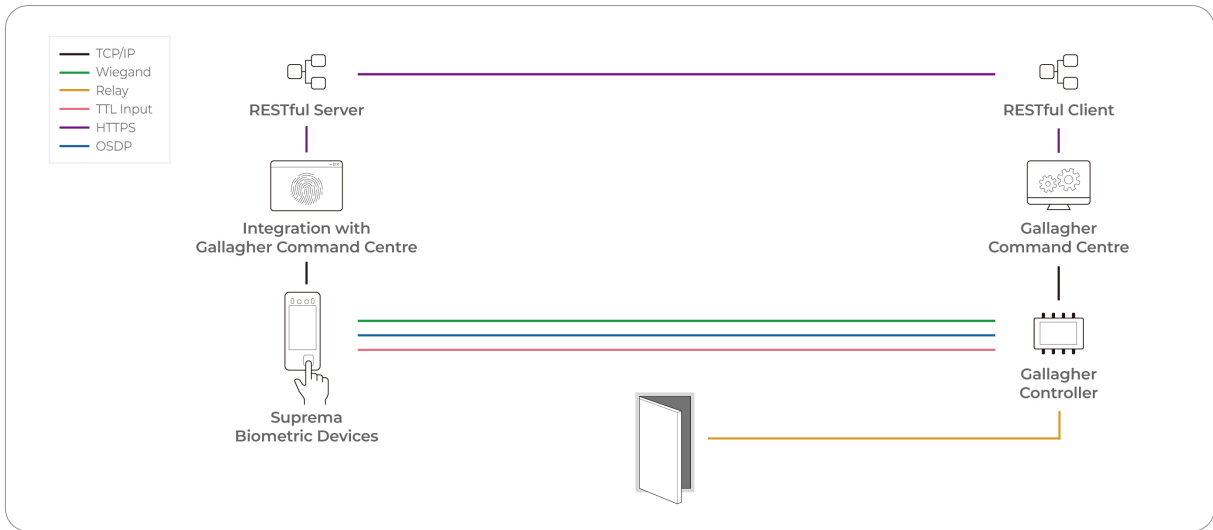

Suprema Integration with Gallagher Command Centre

Suprema integration with Gallagher Command Centre allows customers to enroll Suprema’s facial and fingerprint authentication devices to the Gallagher Command Centre System. It is seamless integration enabling existing Command Centre customers to expand their RFID credentials to biometrics and use Suprema device as Biometric Access Control solutions.

User friendly interface of the middleware will enable the customer to experience flexible user management and utilize the functionality of Suprema device with the Command Centre.

Enhance security of Gallagher Command Centre access control

Enable Biometrics	Use RFID cards, PINs, and QR code as well as fingerprint and face as credentials
Easy User Management	Real-time user data synchronization among Suprema BioStar 2, Suprema devices and Gallagher Command Centre.
Easy enrollment and management	Enroll user’s face and fingerprint data directly from Gallagher Command Centre.
Other features	TOC (Template on card), SIP

To implement this integration, you need

System Configuration

Compatible Suprema Devices

Suprema
SECURITY & BIOMETRICS

www.supremainc.com

www.security.gallagher.com

Suprema
SECURITY & BIOMETRICS

Suprema Inc.